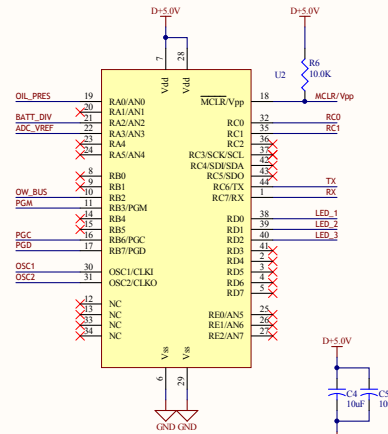

For optional external ADC Vref → ADC\_VREF

Title		
Size	Number	Revision
A		
Date:	2013-09-25	Sheet of
File:	C:\Users\mum\SchDoc	Drawn By: